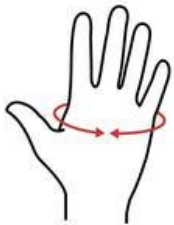

## SHORT SHOE COVERS MTB/GRAVEL

MTB/Gravel 1.0

VELOTOZE SIZES	S	M	L
EU SHOE SIZE	37-40	40.5-42.5	43-46
US SHOE SIZE (M)	5-7	7.5-9.5	10-12.5
US SHOE SIZE (W)	6.5-9	9.5-11.5	12-14

## NEOPRENE & SILICONE SHOE COVERS

Road | MTB/Gravel

VELOTOZE SIZES	S	M	L
EU SHOE SIZE	37-40	40.5-42.5	43-47
US SHOE SIZE (M)	5-7	7.5-9.5	10-12.5
US SHOE SIZE (W)	6.5-9	9.5-11.5	12-14

## NEOPRENE WATERPROOF GLOVES

Road | MTB/Gravel

VELOTOZE SIZES	XS	S	M	L	XL
PALM SIZE (CMS)	15.1-17	17.1-19	19.1-21	21.1-23	23.1-25

To measure palm size, wrap a tape measure all the way around your palm just below your fingers. Do not include your thumb in the measurement.